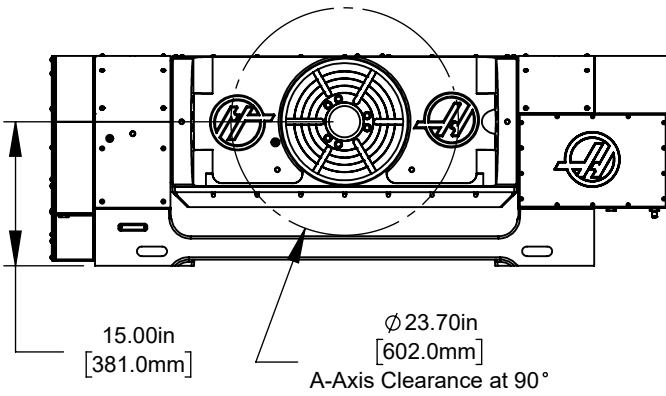

Top View

Top View
Platter Rotated 90° to Base

Front View
Platter Rotated 90° to Base

Front View

Bottom View

Optional 500MM Platter