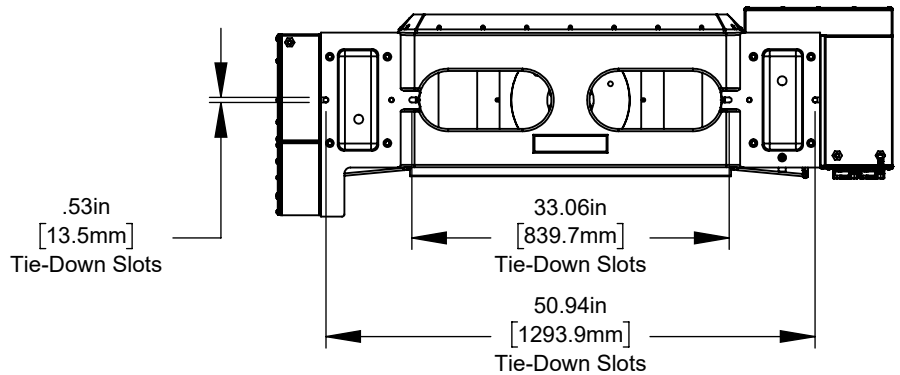

Top View

Top View
Platter Rotated 90° to Base

Front View
Platter Rotated 90° to Base

Front View

Bottom View

Optional 500MM Platter