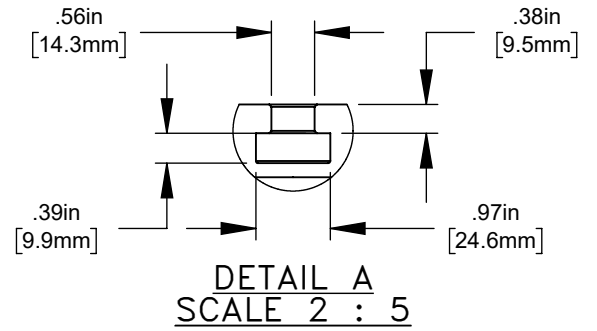

Top View

Top View
Platter Rotated 90° to Base

Front View
Platter Rotated 90° to Base

Front View

Bottom View

Optional 500MM Platter