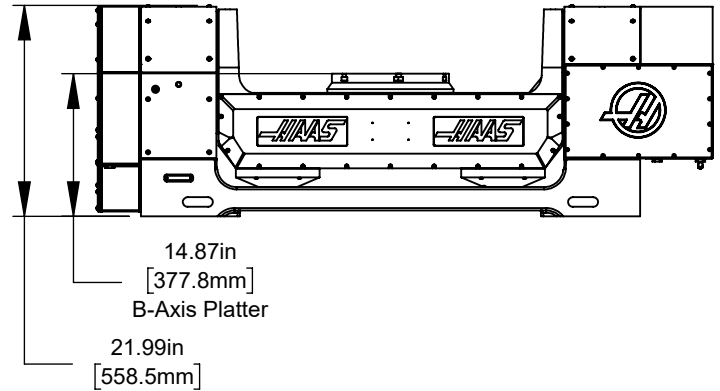

Top View

Top View
Platter Rotated 90° to Base

Front View
Platter Rotated 90° to Base

Front View

Bottom View

Optional 500MM Platter