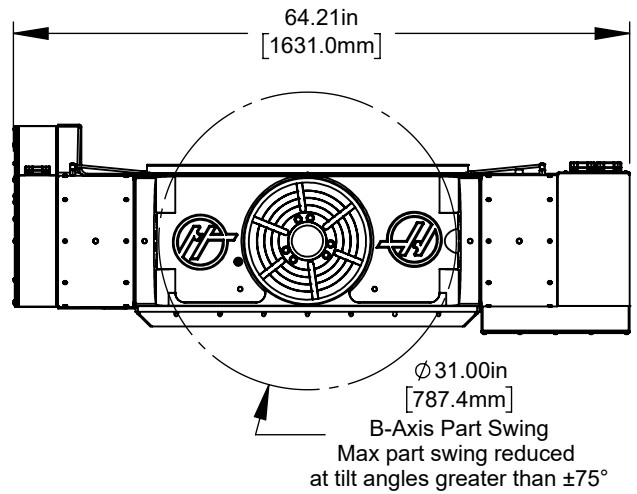

Top View

Top View
Platter Rotated 90° to Base

Front View
Platter Rotated 90° to Base

Front View

Bottom View

Optional 500MM Platter