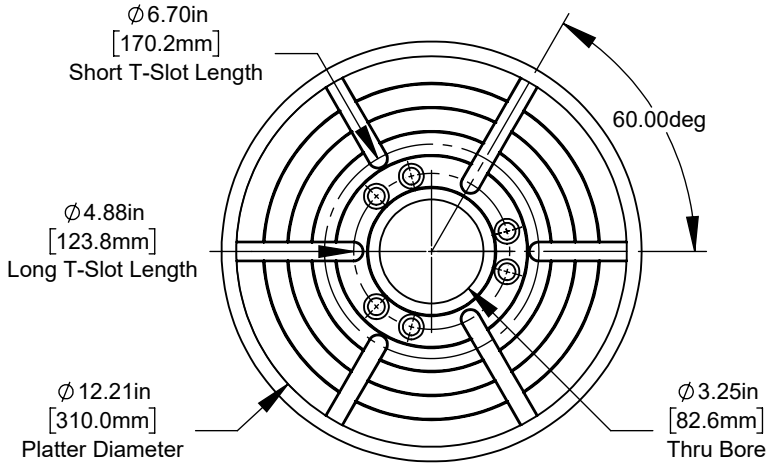

Top View

Top View
Platter Rotated 90° to Base

Front View
Platter Rotated 90° to Base

Front View

Bottom View

Optional 500MM Platter